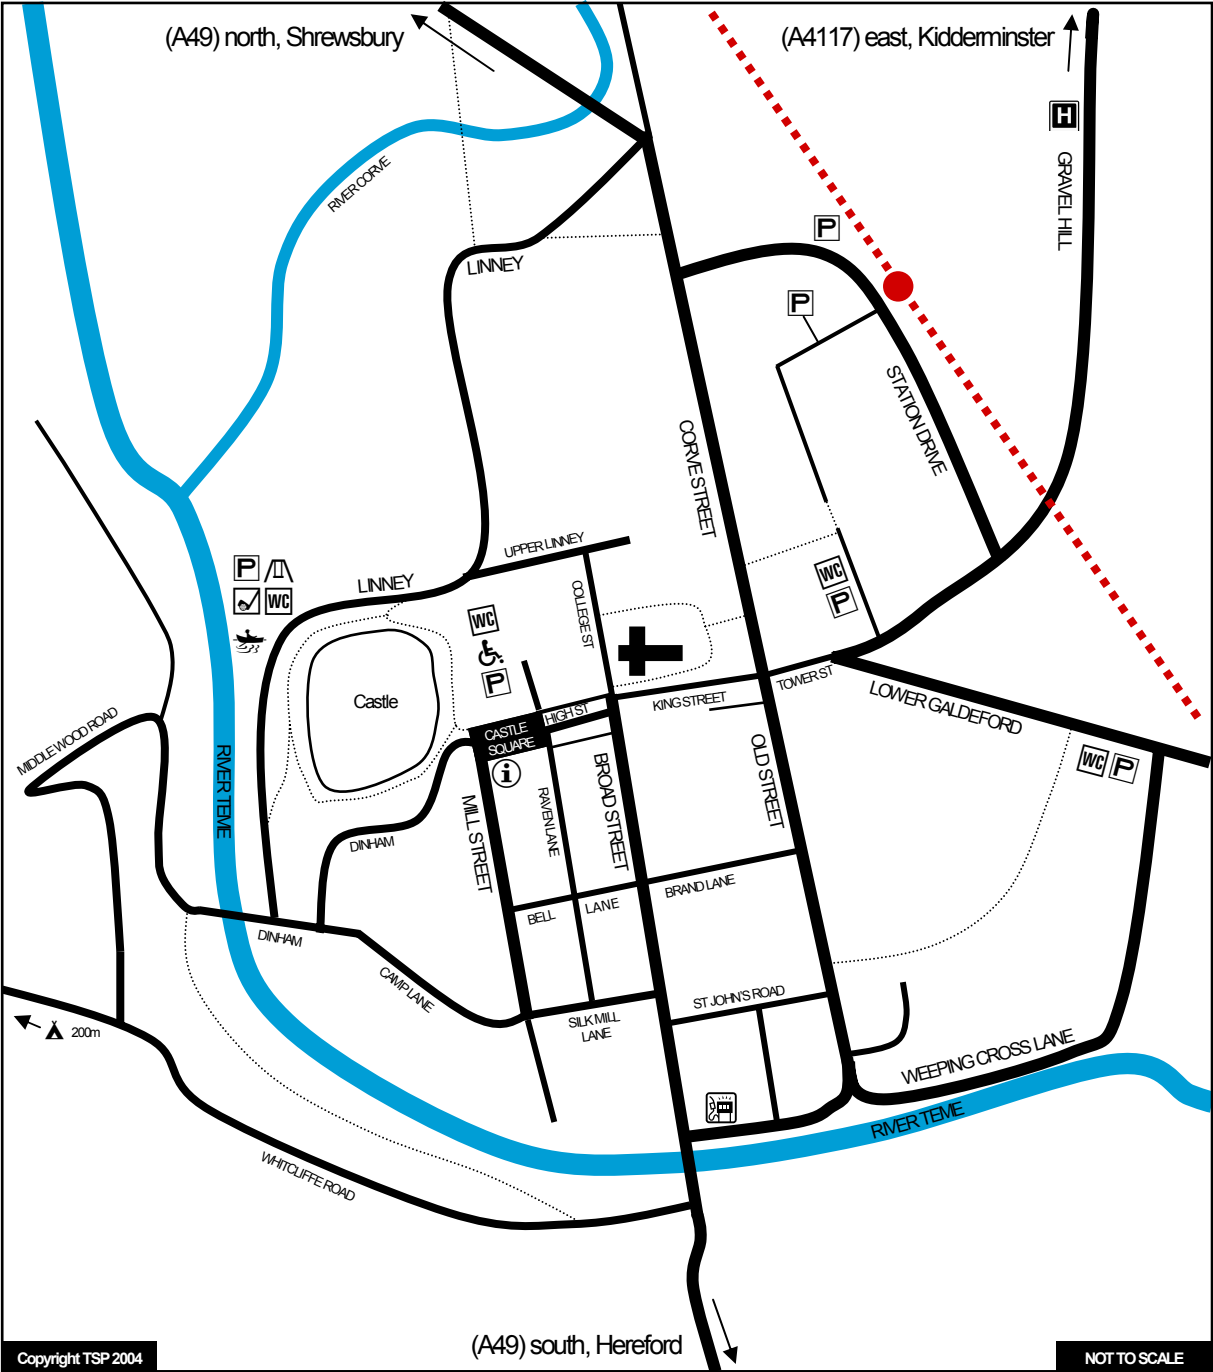

# LUDLOW, SHROPSHIRE

Grid ref. SO 512 747

### KEY

- |                 |               |
|-----------------|---------------|
| Parking         | Putting Green |
| Toilet          | Boating       |
| Disabled Toilet | Camping       |
| Information     | Footpaths     |
| Play Area       | Station       |
| Hospital        | Fuel          |